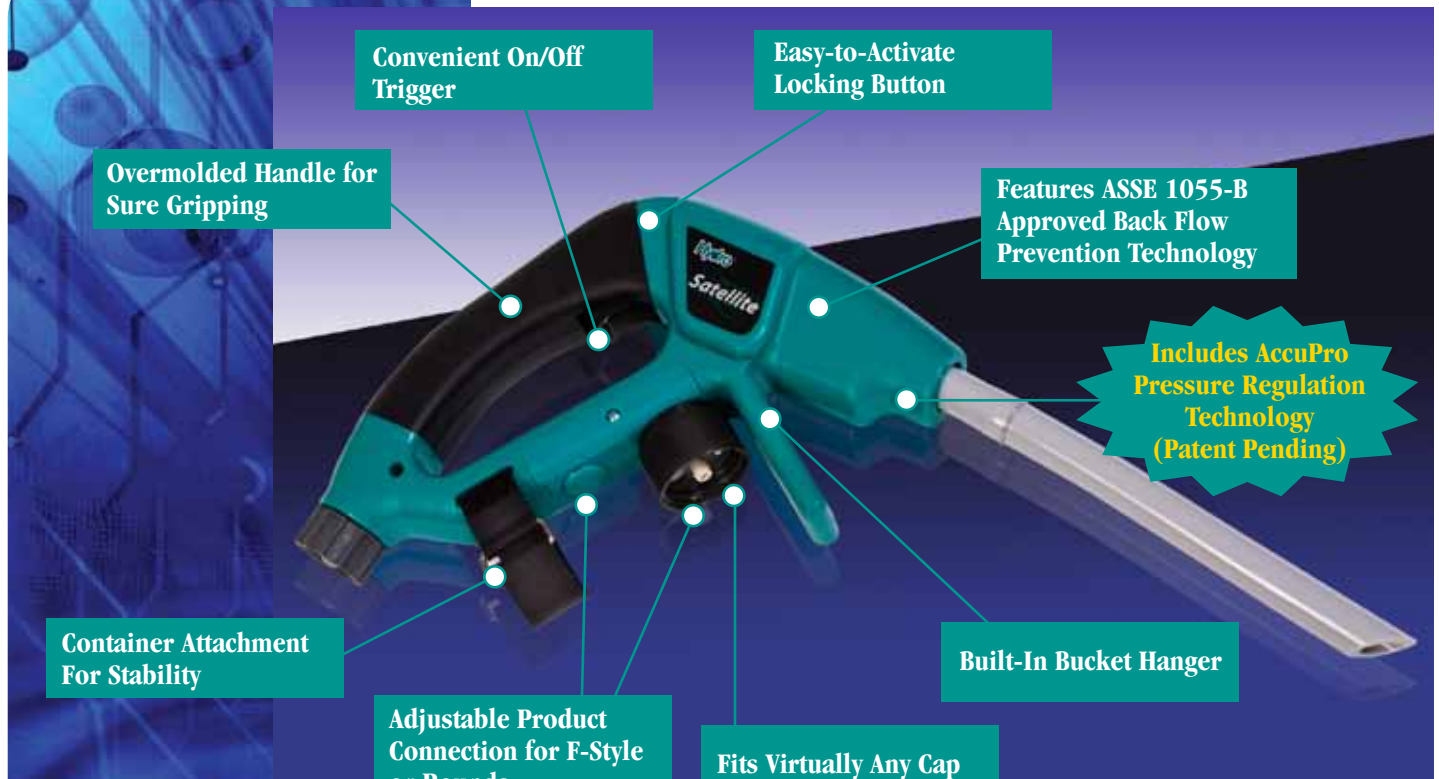

Features

- ▲ Mobile: Take it anywhere! You don't need to attach it to a wall or buy a cart - it goes anywhere you can find water and carry your chemical container!
- ▲ Adjustable product connection allows use with both F-style and round containers: 1/2 gallon or gallon, 2 liter or 4 liter, F-style or round - the Satellite adjusts to virtually any bottle size. Use the forward connection position for F-style containers, the rear connection position for round containers. Either way, you're perfectly balanced!
- ▲ Fits virtually any cap: The Satellite comes with a 38mm cap connection, the standard in the industry. If you have a special size cap - send it to us and we'll assemble a model for you (minimums apply).
- ▲ Includes exclusive E-gap eductor technology: ASSE 1055-B approved eductors eliminate backflow and regulatory concerns.
- ▲ Includes AccuPro pressure regulation technology (patent pending): No more fluctuating dilution rates as water pressure varies - with the new AccuPro technology, your dilution rate is always consistent, across a wide range of pressures. And that means your product performs as it's supposed to!

Features (cont.)

- ▲ Handy On/Off trigger: Easy to operate with one hand, no matter how large or small your hands are.
- ▲ Convenient locking button: Activate the Satellite with the On/Off trigger, then lock it in the "On" position - all with one hand!
- ▲ Overmolded handle: For safe, sure gripping.
- ▲ Built-in hanger: Allows you to quickly and easily attach the Satellite to your bucket or scrubber.
- ▲ Adjustable velcro strap for container stability: Allows you to secure either an F-style or round bottle to the Satellite for better balance.
- ▲ Multiple dilution rates: Pick from 14 different dilution rates using the metering tips included with the Satellite. (Additional tips available)
- ▲ Easy connections to water source: Use one of the optional connectors for quick and easy access to almost any water source.